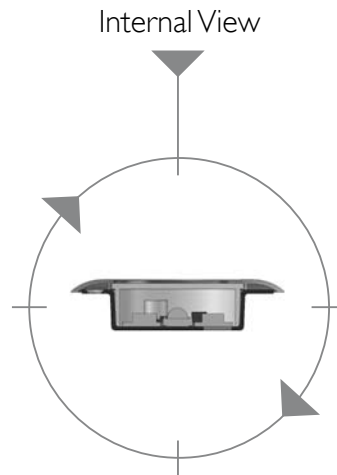

■ **CALLISTO LED DOWNLIGHTER  
(LDI0WVBS)**

- Super bright Power LED
- Waterproof to IP67
- Cool running
- Stylish compact design

|| See technical specifications overleaf >>>

## CALLISTO (LD10WWBS)

The CALLISTO is a stylish recessed downlighter offering a lighting solution for a multitude of applications.

The CALLISTO utilises the latest in Power LEDs in a compact housing giving a super bright light source without compromising on safety. Traditional downlighters are installed into a variety of locations, many of which are within easy reach, and the majority are halogen options that can reach temperatures in the region of 90°C. As LEDs are cool running, the CALLISTO provides a much safer lighting option without compromising on light output. The CALLISTO has a tough polycarbonate lens which protects the LED and diffuses the light effectively.

The CALLISTO is also IP67 rated making it also ideal for use in areas such as bathrooms, chilled/refrigerated applications and as an external light source .