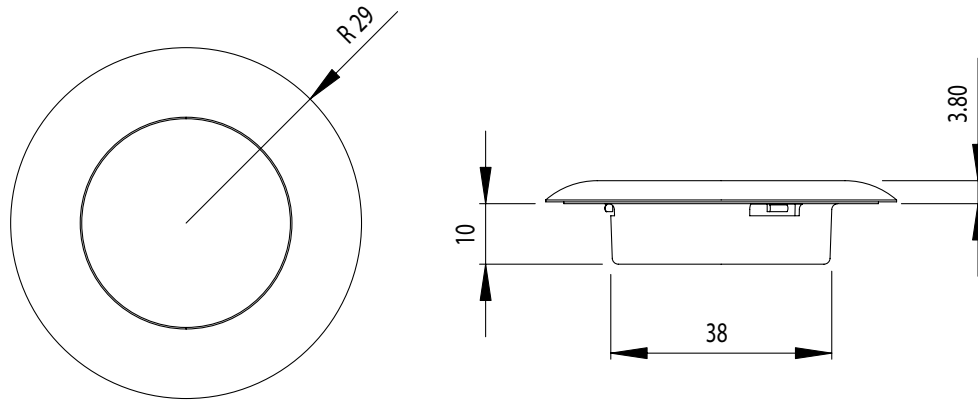

## CALLISTO (LD10WWBS)

The CALLISTO is a stylish recessed downlighter offering a lighting solution for a multitude of applications.

The CALLISTO utilises the latest in Power LEDs in a compact housing giving a super bright light source without compromising on safety. Traditional downlighters are installed into a variety of locations, many of which are within easy reach, and the majority are halogen options that can reach temperatures in the region of 90°C. As LEDs are cool running, the CALLISTO provides a much safer lighting option without compromising on light output. The CALLISTO has a tough polycarbonate lens which protects the LED and diffuses the light effectively.

### SPECIFICATION

ALL DIMENSIONS HAVE A TOLERANCE OF +/- 1mm

CALLISTO  
(LD10WWBS)

Model No	LD10WWBS	
Supply Voltage	Vdc	12V
Voltage Range	Vdc	10 to 14
Average Current	A	0.10
LUX @ 1 Metre	LUX	TBA
Tube/Bulb/LEDs	W	1W
Weight	Kg	0.03
Temp. Range	°C	-30 to +40